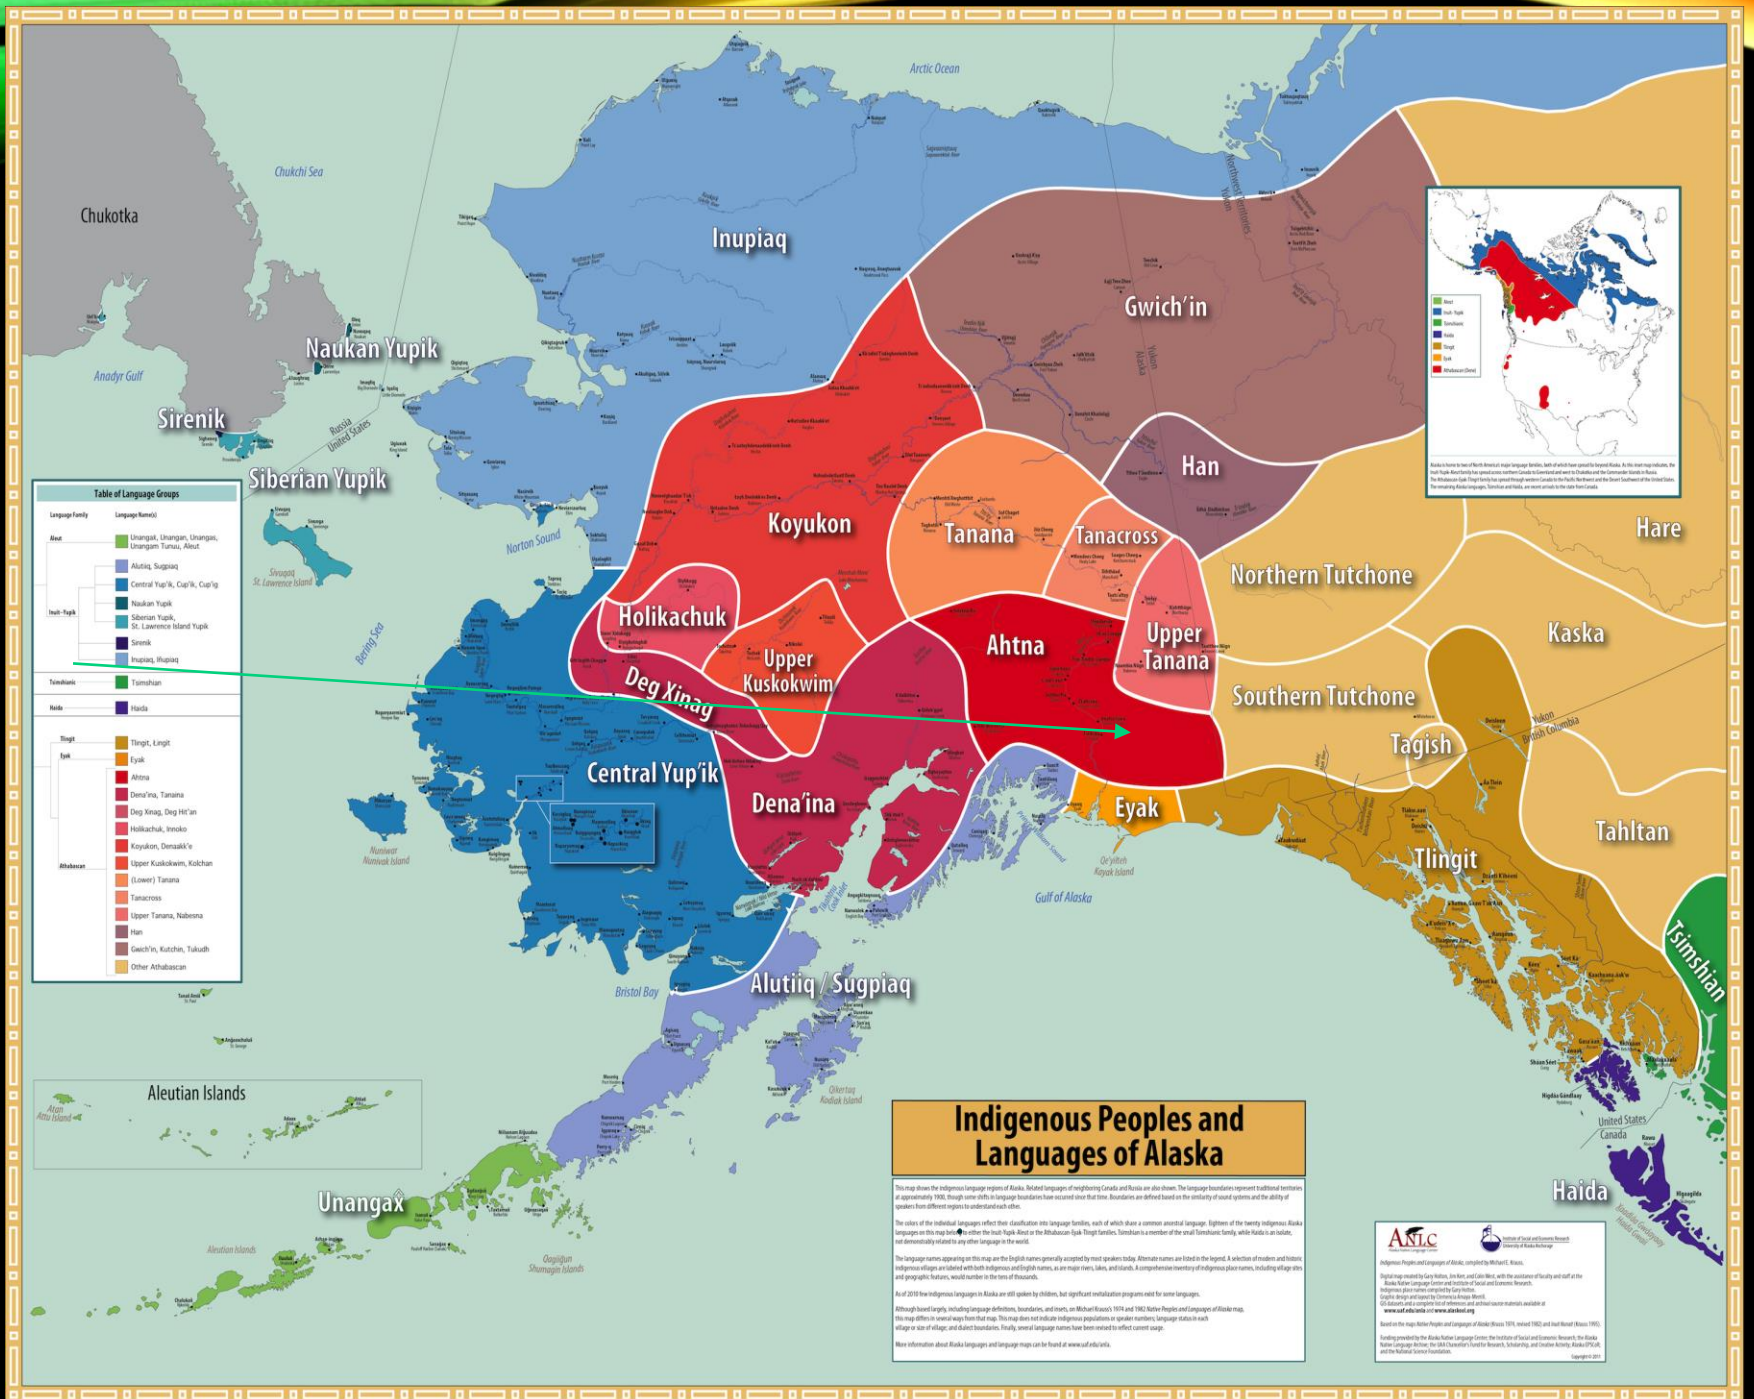

Your text here

Yup'ki

Map

This is a map of the Alaskan.

The Alaskan Native lived their

HISTORY

TECHNOLOGY

- Hunters used bows and arrows, spears, and harpoons.
- They also caught birds using bolas.
- They used to prevent snow blindness.
- Wyman used
- They made their spears with wood and rocks that are sharpened. They used it for defense.

they made their shelters out of wood and the

SHELTERS

FOOD

They eat caribou and rabbits and birds .

The background features a black field with abstract, wavy lines in shades of green and yellow. The lines are smooth and fluid, creating a sense of movement and depth. The colors transition from a bright green on the left to a golden yellow on the right, with some darker green and black areas in between.

CLOTHING

The background features a black field with abstract, wavy, horizontal bands of color. On the left, a vibrant green band curves across the top. To its right, a yellow band curves, and further right, a thin red band is visible. The overall effect is a dynamic, flowing composition.